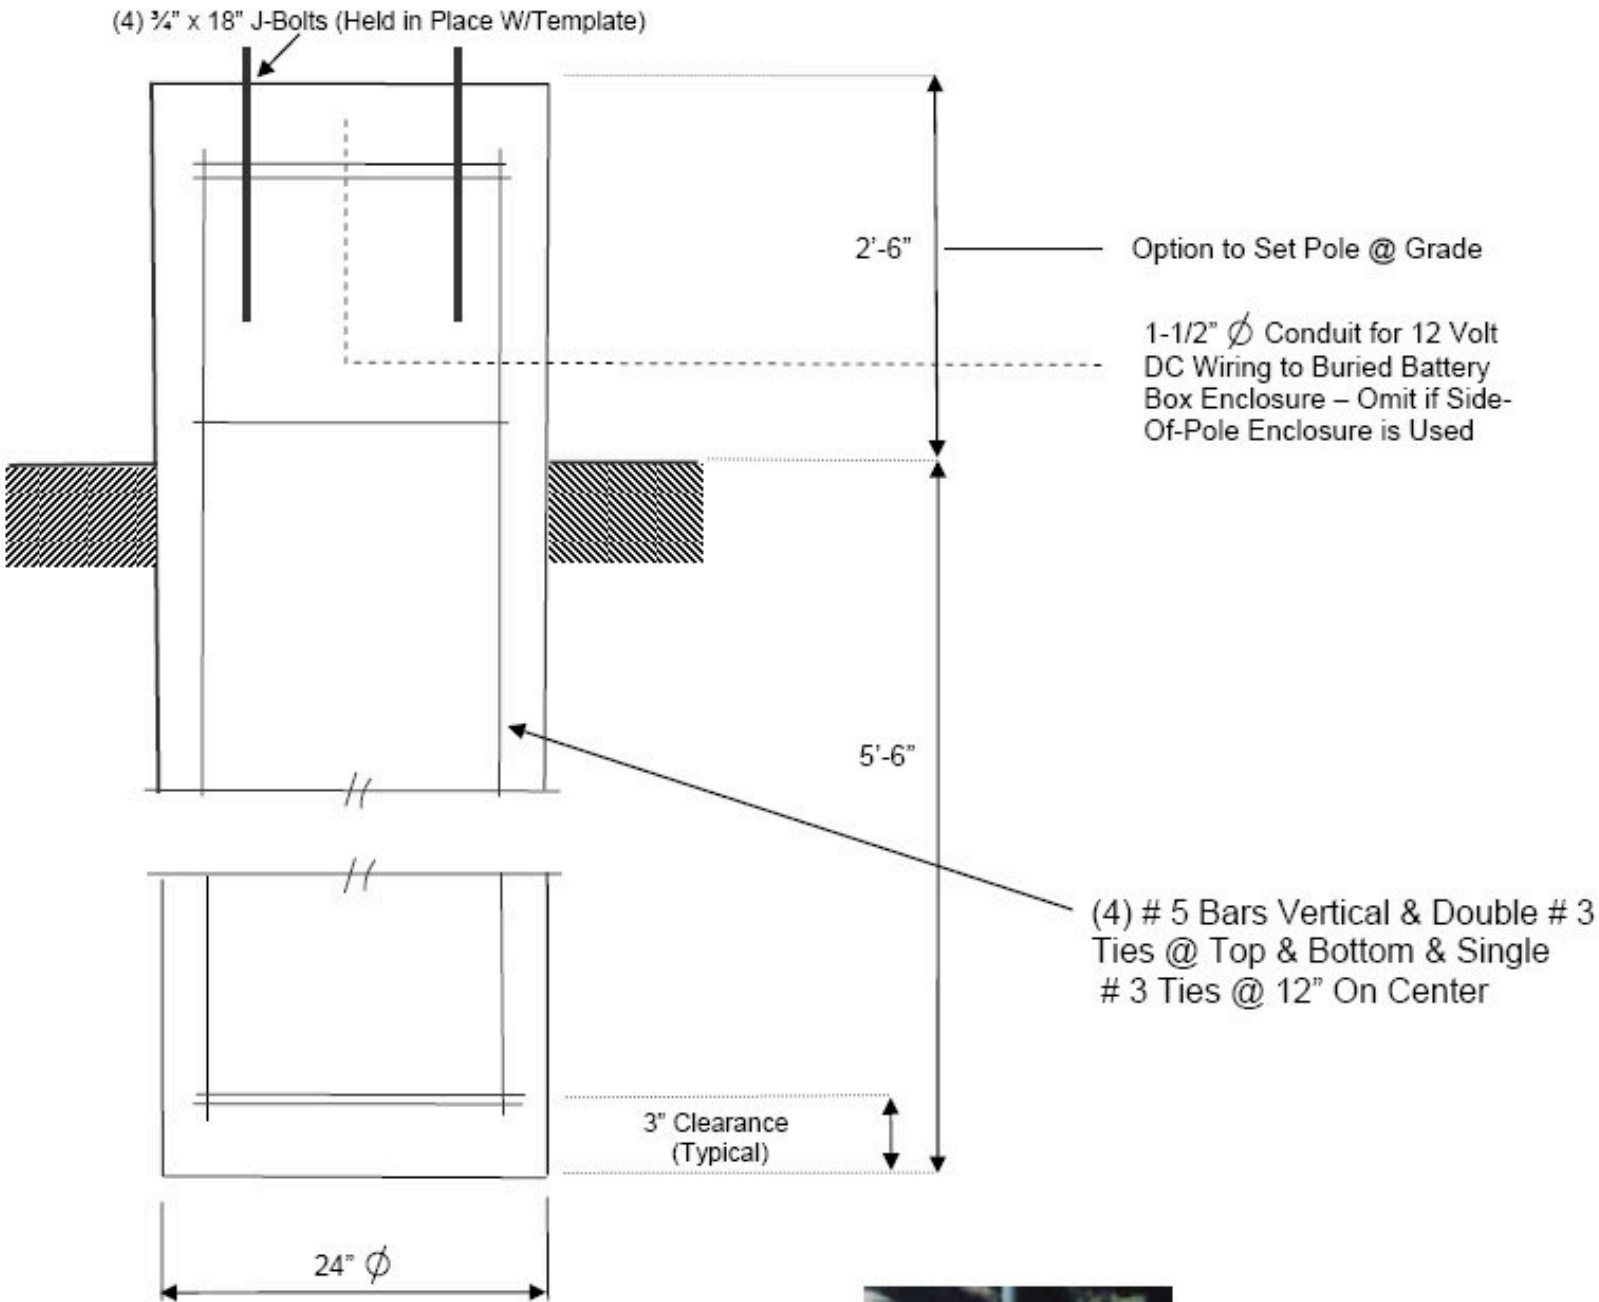

East Texas Solar
P.O. Box 36 Clarksville, Texas 75426
Ph. 903-427-1004

Refer to Buried Battery Box Enclosure Diagram for Installation Details